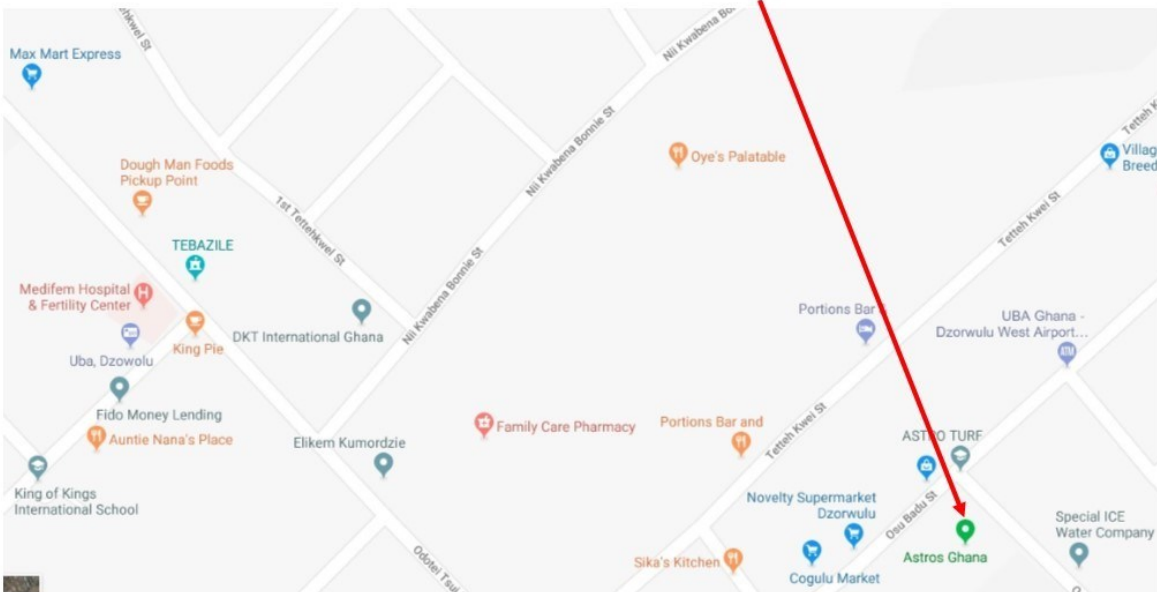

DZORWULU ASTRO TURF

Osu Bado Ave (opposite Special Ice)

BOOK A FREE TASTER SESSION
call 055 803 8887 or email info@sportsactually.com